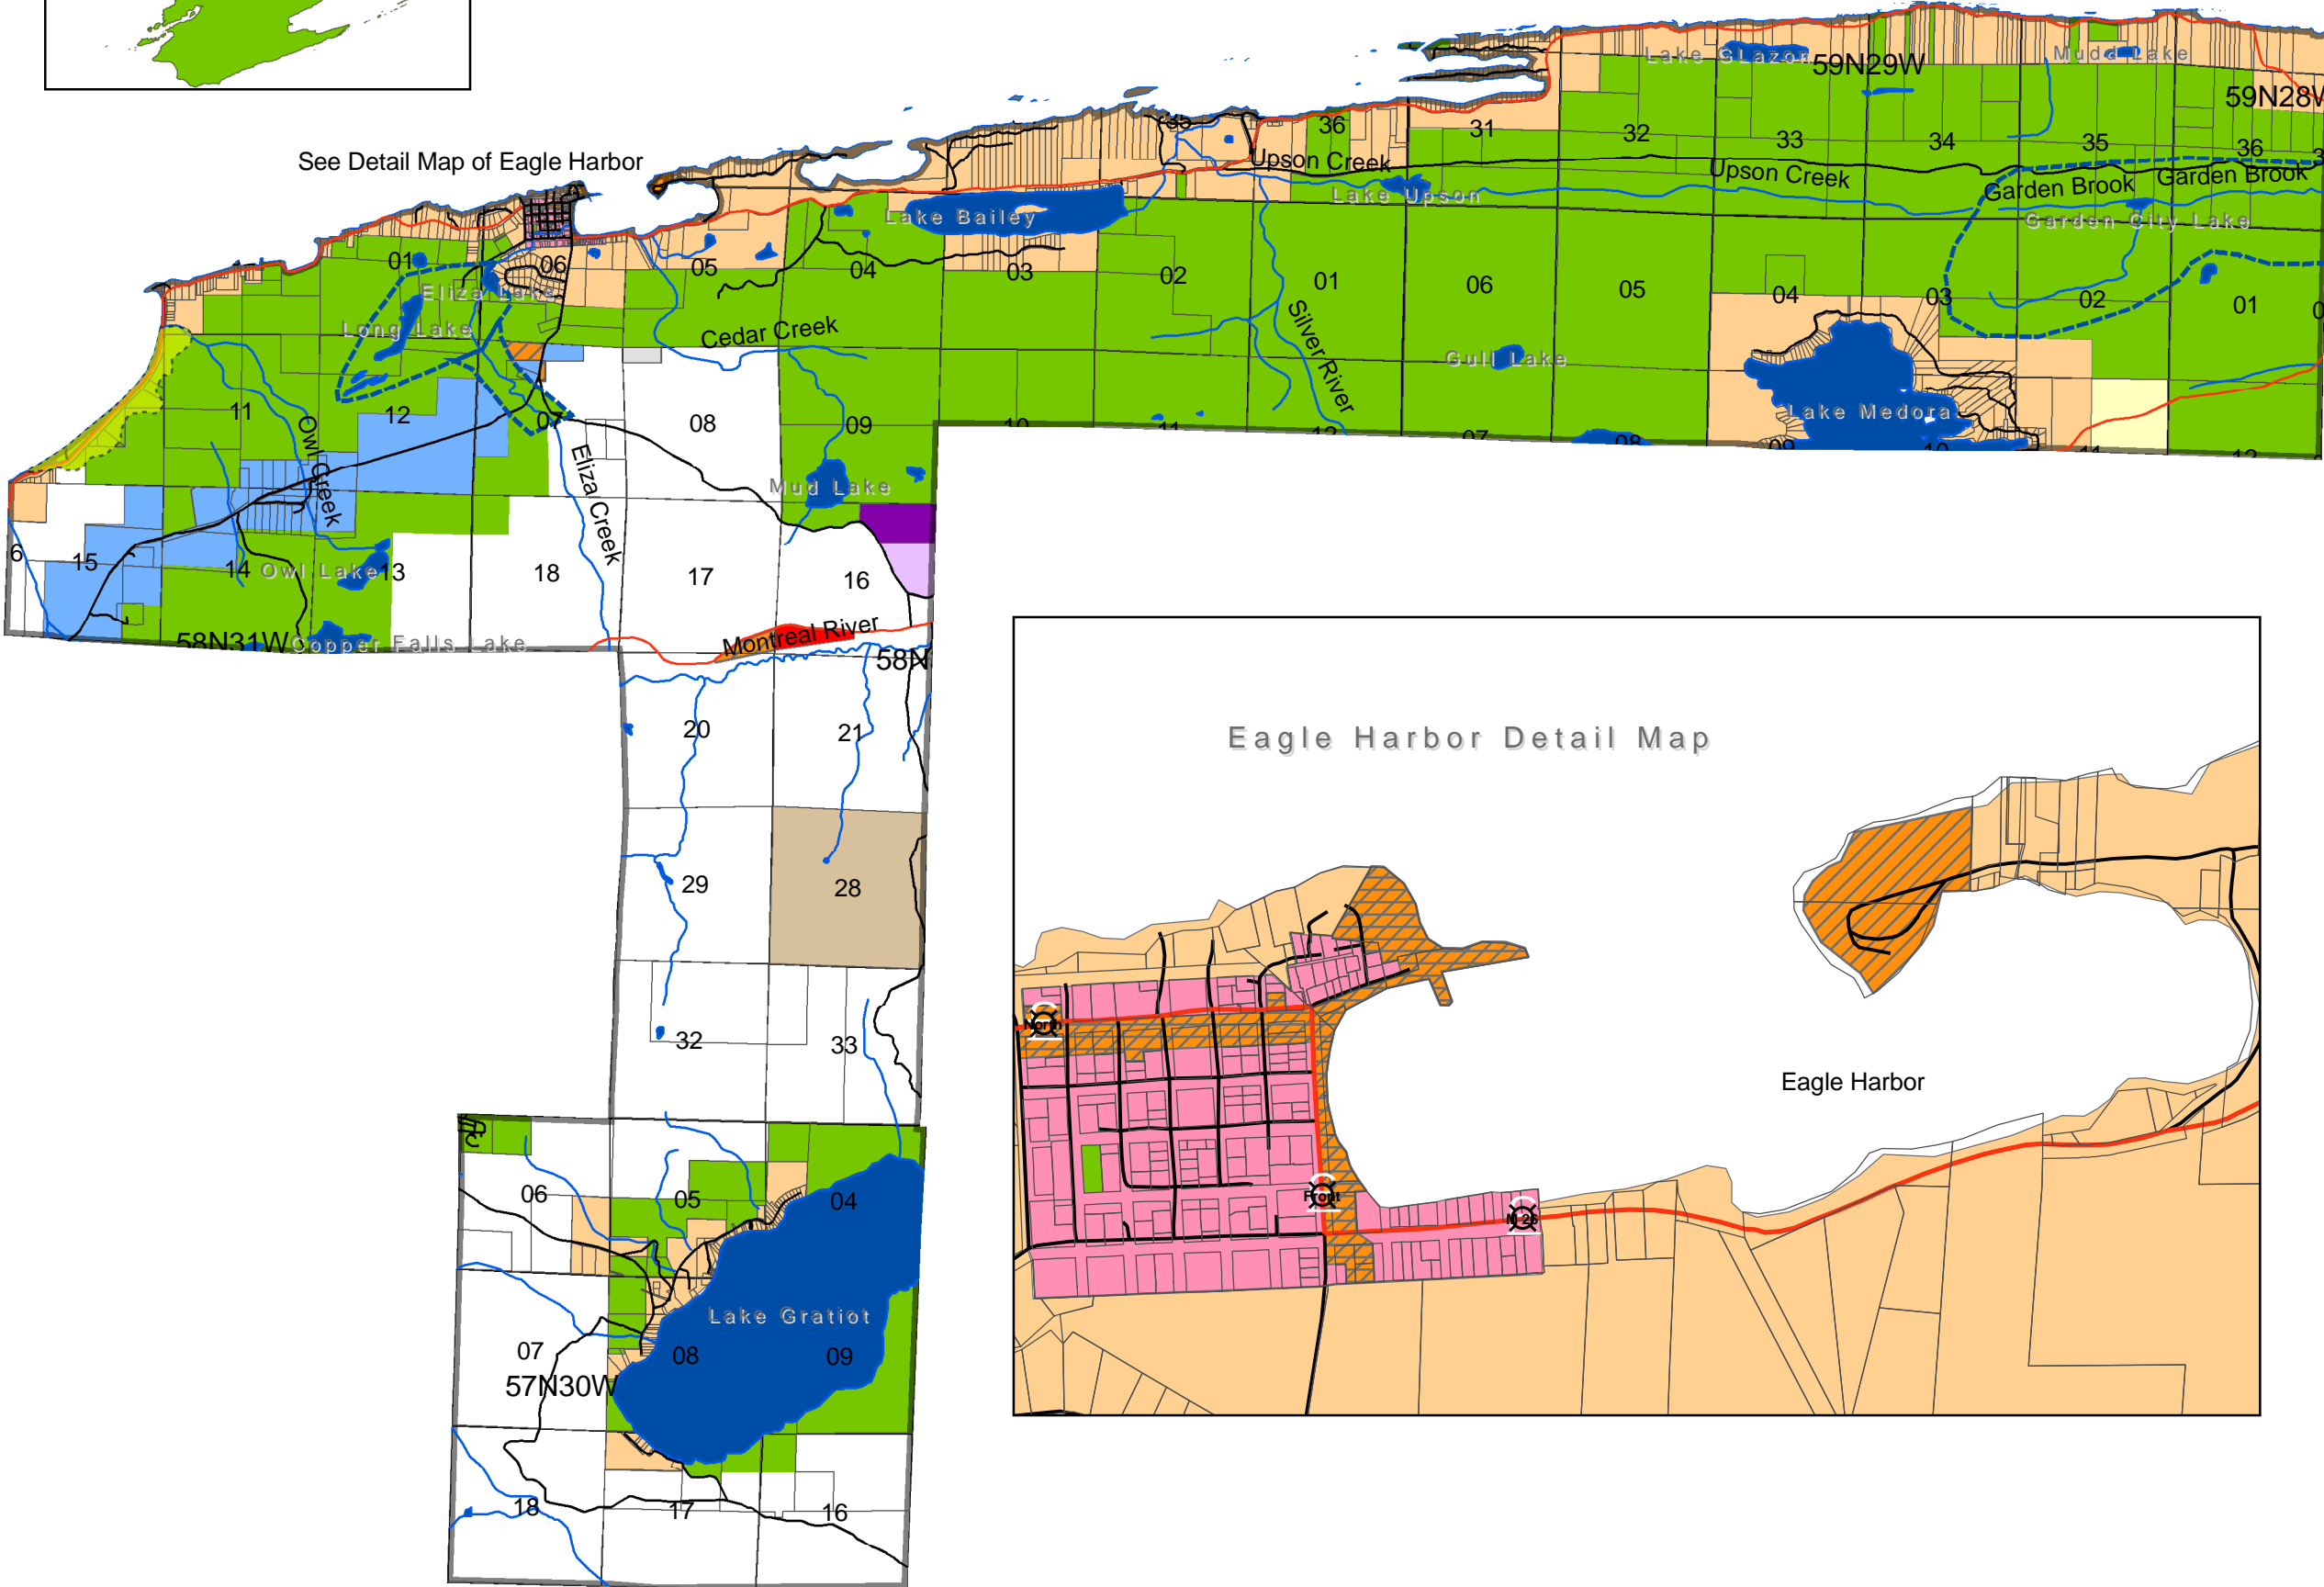

# Eagle Harbor Township Future Land Use Map

Revision 1  
Adopted July 28, 2008

Isle Royale

See Detail Map of Eagle Harbor

### Future Land Use

- R-1 Single Family Residential
- R-2 Multi Family Residential
- R-3
- RR Resort Residential
- CE Country Estate
- AG Agricultural
- B-1 Business
- RS-1 Resort Service 1
- RS-2 Resort Service 2
- M-1 Manufacturing, Light
- M-2 Manufacturing, General
- ED Extraction District
- CEP Conservation Environmentally Protected
- Critical Dune
- WHPA

All other areas are TR

### Eagle Harbor Detail Map